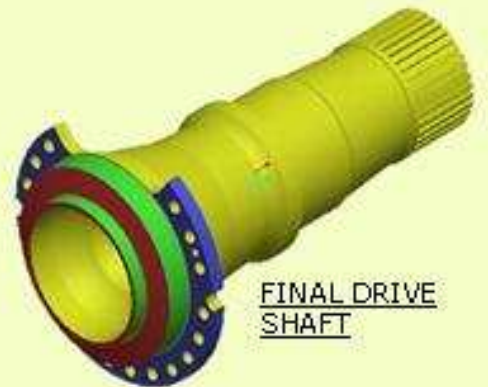

CARRIER ASSY-3

CARRIER ASSY-4

HYDRAULIC PIPING LAYOUT

TRANSFER GEAR ASSY

OUTPUT SHAFT ASSY

DRAW HOOK ASSY

BOGIE

BUFFER ASSY

BACKHOE CASTING-1

BACKHOE CASTING-2

TRANSMISSION CASE

HELICAL GEAR

SUN GEAR

100T LIFTING HOOK

100T WINCH
BRACKET

RING GEAR

FRONT AXLE HOUSING

CRANK SHAFT

FINAL DRIVE
SHAFT

TORQUE CONVERTER

TURBINE

STATOR